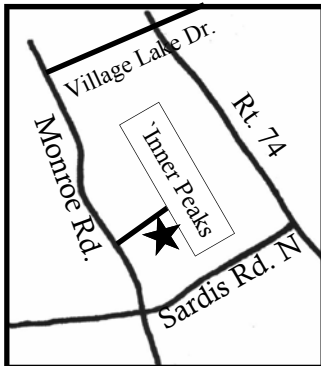

**AT:** \_\_\_\_\_

**RSVP BY:** \_\_\_\_\_

**PLACE:** Inner Peaks Climbing Center  
(directions on back)

**TIME:** \_\_\_\_\_

**DATE:** \_\_\_\_\_

**FOR:** \_\_\_\_\_

**DIRECTIONS**

*Heading north on Monroe Road:* pass Sardis Rd. North. Look for Greylyn Business Park on the right.

*Heading south on Monroe Road:* pass Village Lake Drive. 1/2 mile on the left, look for Greylyn .

– Enter Greylyn Business Park at Bldg 9517 (across from Arbys). Follow the access road toward the back of the development until you reach a Y intersection. Veer left at the Y intersection. Inner Peaks will be in the very last row of buildings on your right. 9535 Monroe Rd., Suite 170.